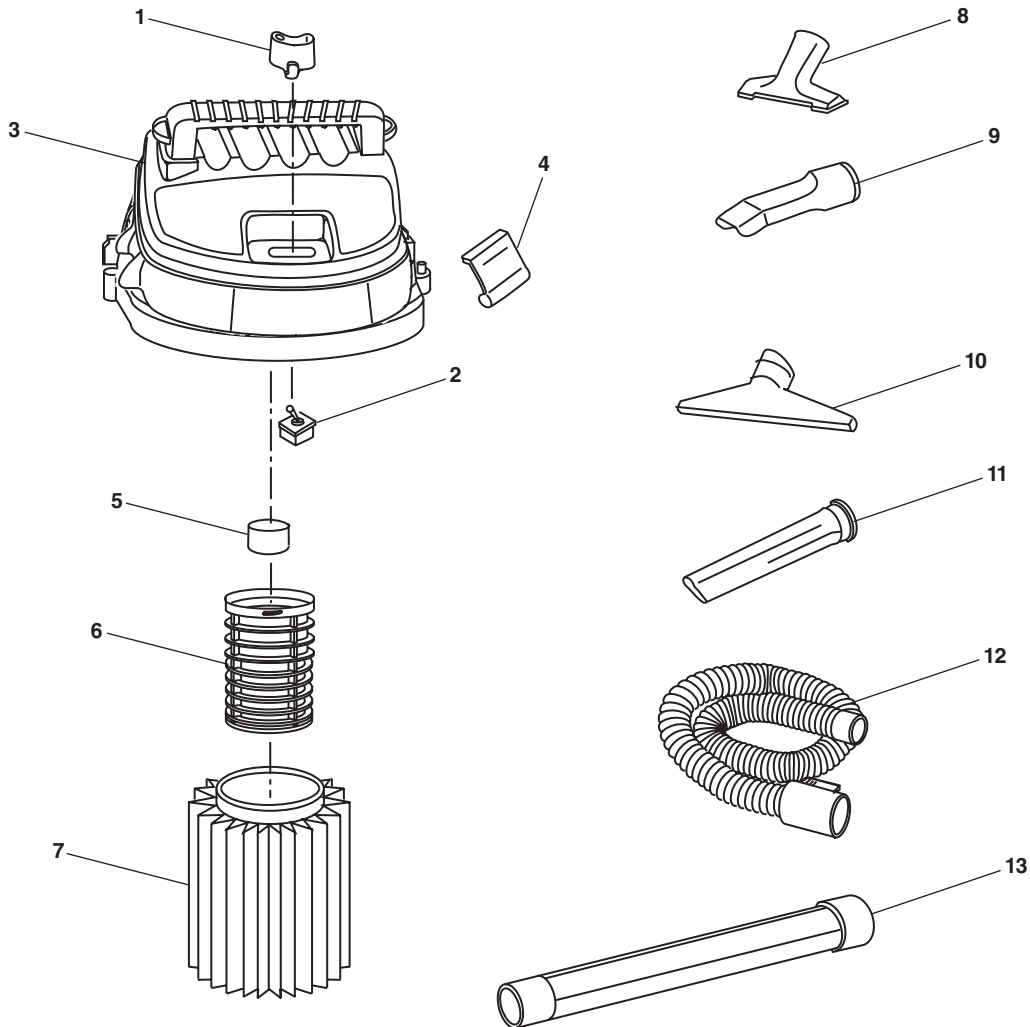

14 Gallon Professional Wet/Dry Vac

**NOTE: Order parts by Catalog Number only.
DO NOT order by Reference Number.**

<u>Ref. No.</u>	<u>Catalog No.</u>	<u>Description</u>
1	54503	Actuator, Switch
2	12313	Switch, Toggle
3	54593	Power Head Assembly
4	83747	Drum Latch
5	73472	Float
6	54493	Filter Cage
7	72952	Filter
8	72907	Utility Nozzle
9	72937	Car Nozzle
10	72912	Wet Nozzle
11	72932	Crevice Tool
12	54193	Pro-Hose
13	72902	Extension Wand
Following Items Not Shown:		
	19843	Power Cord
	20013	Motor 115V
	42498	Motor Brush set

14 Gallon Professional Wet/Dry Vac (Continued)

**NOTE: Order parts by Catalog Number only.
DO NOT order by Reference Number.**

Ref. No.	Catalog No.	Description
1	23698	Handle
2	54508	Dust Drum Assembly
3	47922	Drain Cap
4	19903	Wheel Cap
5	19908	Cap Nut 1/2"
6	19913	8" Wheel Assembly (Includes Keys 4 and 5)
7	30468	Shaft
8	19928	Caddy, Right
9	19933	Caddy, Left
10	12293	Caster
11	54513	Accessory Bag
12	20083	Screw Type "AB" #10 x 1 1/4
13	20103	Bag of Loose Parts (Not Illustrated) (Includes Keys 4, 5, 10, and 12)