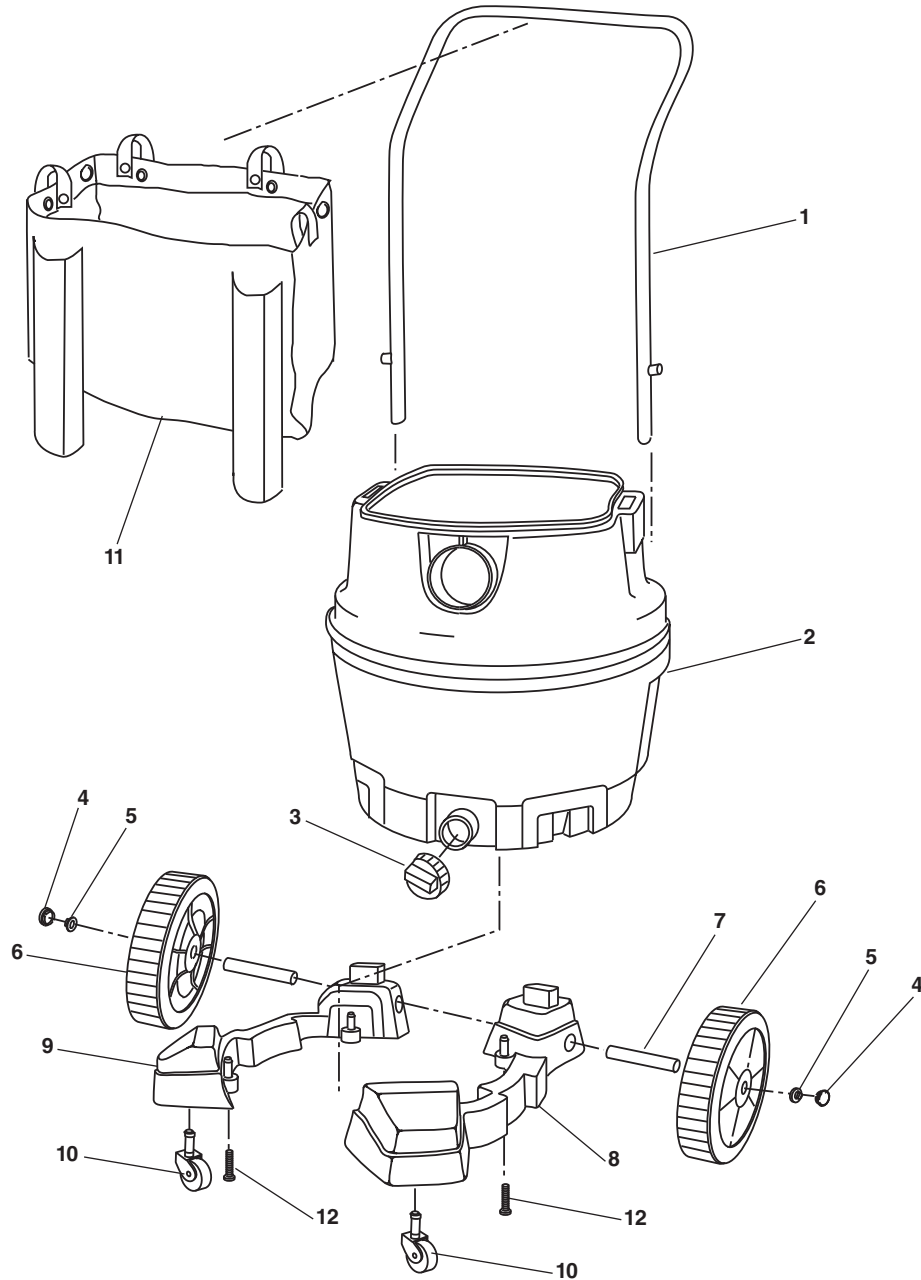

14 Gallon Professional Wet/Dry Vac

**NOTE: Order parts by Catalog Number only.
DO NOT order by Reference Number.**

<u>Ref. No.</u>	<u>Catalog No.</u>	<u>Description</u>
1	54503	Actuator, Switch
2	12313	Switch, Toggle
3	54593	Power Head Assembly
4	83747	Drum Latch
5	73472	Float
6	54493	Filter Cage
7	72952	Filter
8	72907	Utility Nozzle
9	72937	Car Nozzle
10	72912	Wet Nozzle
11	72932	Crevice Tool
12	54193	Pro-Hose
13	72902	Extension Wand
Following Items Not Shown:		
	19843	Power Cord
	20013	Motor 115V
	42498	Motor Brush set

14 Gallon Professional Wet/Dry Vac (Continued)

**NOTE: Order parts by Catalog Number only.
DO NOT order by Reference Number.**

Ref. No.	Catalog No.	Description
1	23698	Handle
2	54508	Dust Drum Assembly
3	47922	Drain Cap
4	19903	Wheel Cap
5	19908	Cap Nut 1/2"
6	19913	8" Wheel Assembly (Includes Keys 4 and 5)
7	30468	Shaft
8	19928	Caddy, Right
9	19933	Caddy, Left
10	12293	Caster
11	54513	Accessory Bag
12	20083	Screw Type "AB" #10 x 1 1/4
13	20103	Bag of Loose Parts (Not Illustrated) (Includes Keys 4, 5, 10, and 12)